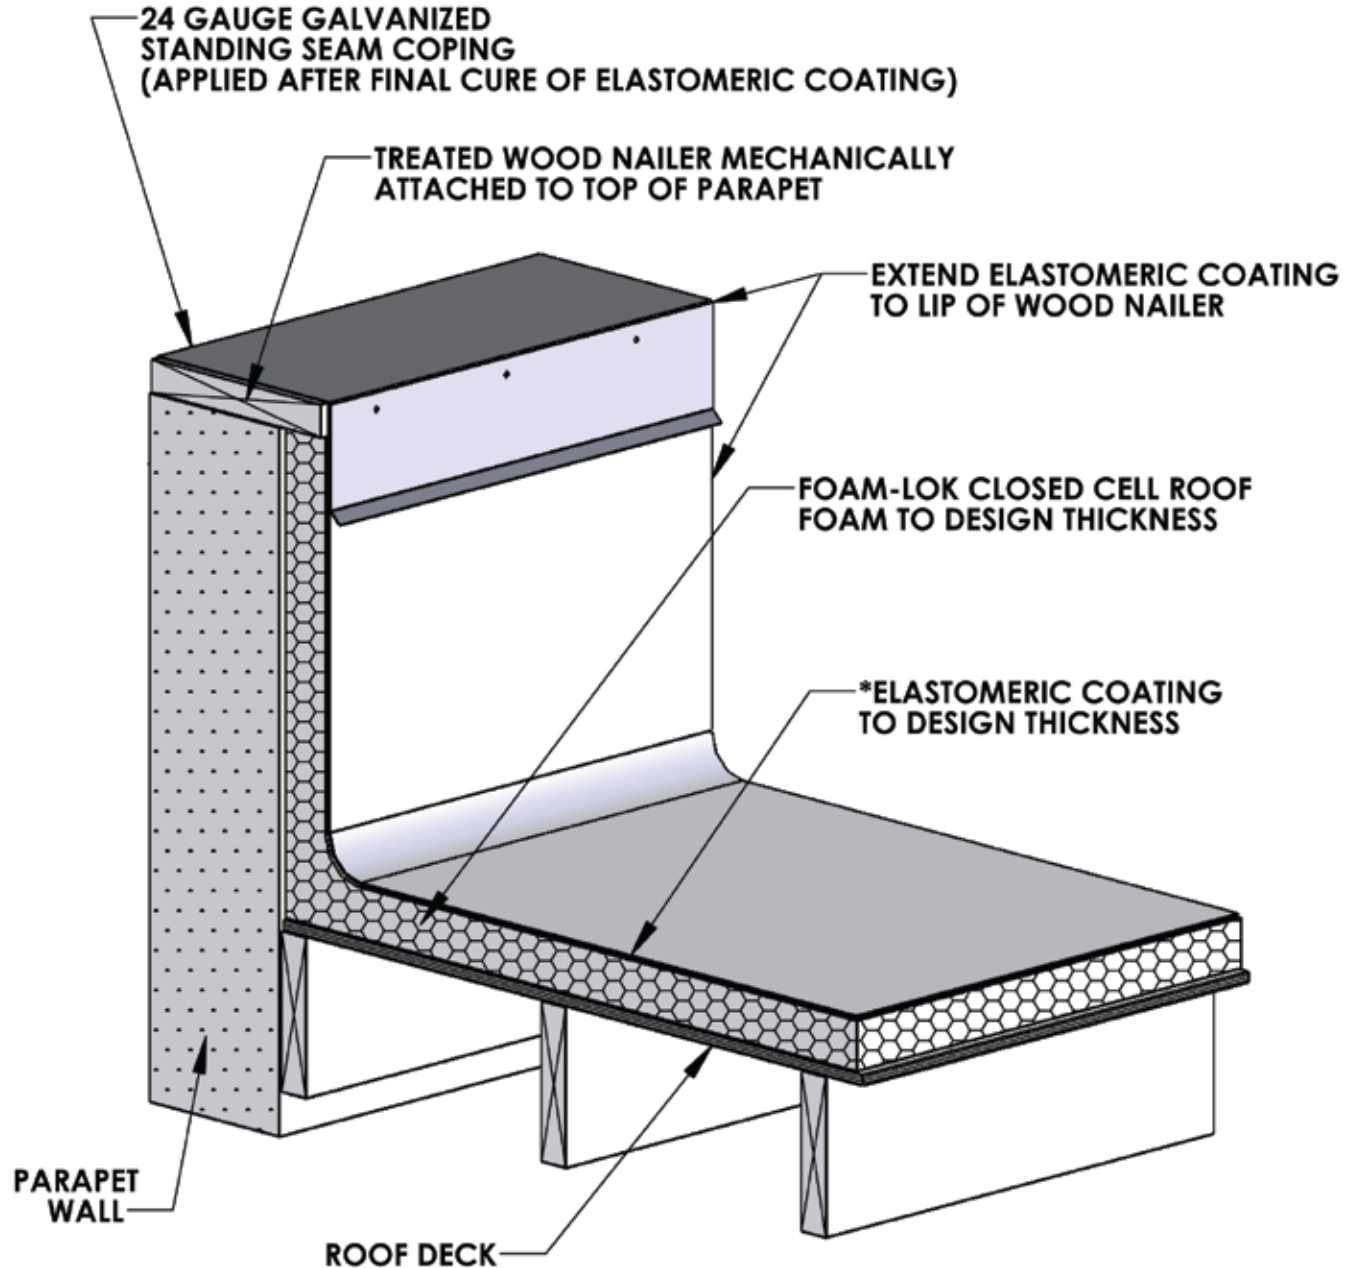

# PARAPET WALL WITH COPING

\*CONTACT LAPOLLA FOR ELASTOMERIC COATING RECOMMENDATION.

Lapolla Industries Inc.  
15402 Vantage Parkway East, Suite 322  
Houston, Texas 77032  
1-888-4-LAPOLLA  
Lapolla.com

MADE BY LAPOLLA  
**FOAM-LOK**  
SPRAY FOAM ROOFING

Tel #: (781) 899-3618  
www.GreenStampInsulation.com

**green stamp** YOUR PROJECT  
established in 1989  
Spray Foam & Other Insulations